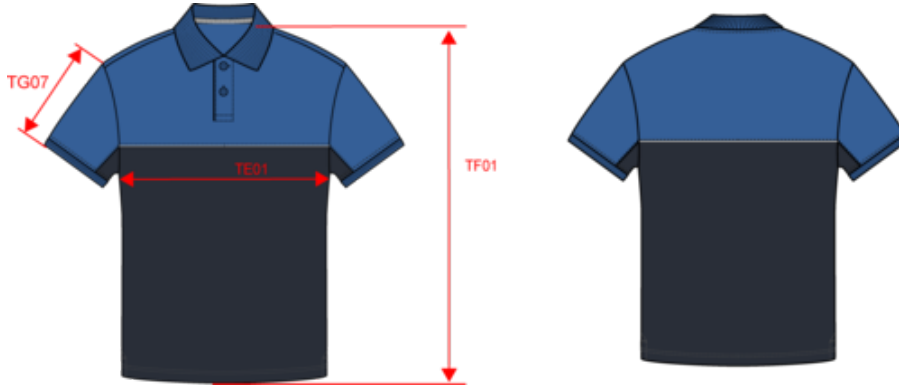

WK210

Recycled two-tone short sleeves poloshirt

- Anti-pilling treatment for better fabric protection and more durability over time.
- Eco-friendly polo shirt.
- Resistant to washing at 60°C.

60% cotton/40% polyester. Made from 60% combed cotton and 40% recycled polyester. Piqué knit. Anti-pilling treatment. Washable at 60°C. Slim fit. Placket with 2 matching buttons. 1x1 ribbed collar with contrasting twill taped neck. Contrasting piping between the two-tone parts of the garment (body, front and back). Ribbed cuffs. Side slits with contrasting twill stripe. Twin needle finishing at hem. Tear-away brand label.

More information

Logistic

Country of origin

Customs code

Washing instructions

WK210

Recycled two-tone short sleeves poloshirt

Dimensions (cm)